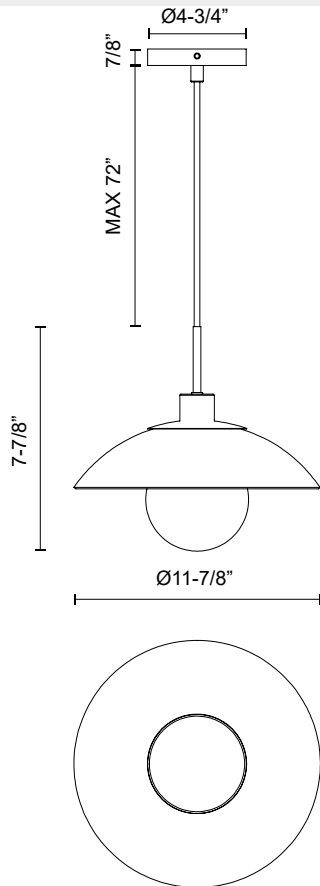

FRANCESCA PD517112

FIXTURE DIMENSIONS	D11-7/8" x H7-7/8"
LAMP TYPE	E26
MAX WATTAGE	60W
BULB QTY	1
BULBS INCLUDED	No
VOLTAGE	120V
GLASS DETAILS	Clear Glass
MATERIAL	Glass; Steel;
WIRE LENGTH	72"
MINIMUM HANG HEIGHT	12"
SLOPED CEILING ADAPTABLE	Yes
LOCATION	Dry
CANOPY DIMENSIONS	D4-3/4" x H7/8"
PAINT FINISH	AG01; MB01;

[D - Diameter, L - Length, W - Width, H - Height, E - Extension]

AVAILABLE FINISHES:

PD517112AGCL
Aged Gold/Clear
Glass

PD517112MBCL
Clear Glass/Matte
Black

*For complete warranty terms, please visit: www.aloralighting.com/warranty